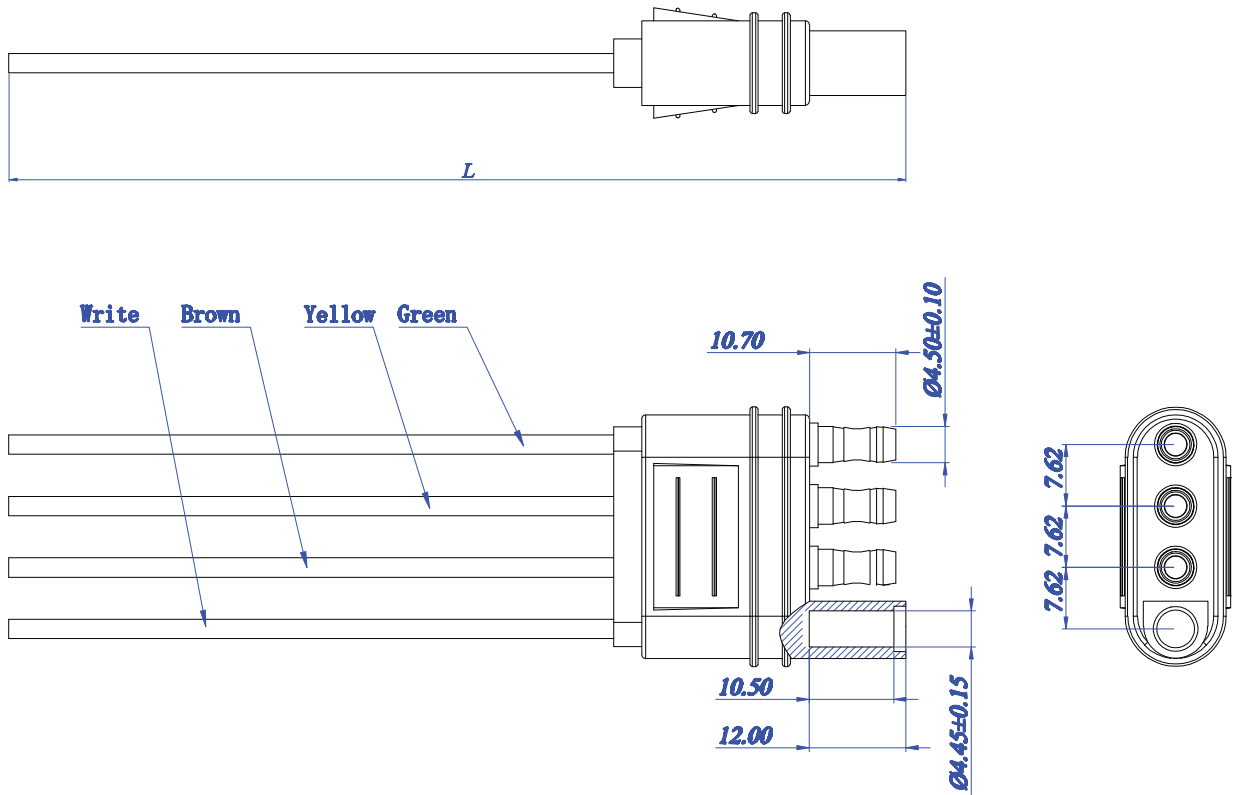

PART NUMBER	DESCRIPTION	L	WEIGHT (LBS.)
84455	4-WAY FLAT MOLDED CONNECTOR, 48" MALE-ONLY	48"	0.3
84475	4-WAY FLAT MOLDED CONNECTOR, 8" MALE-ONLY	8"	0.2

	
WIRE RANGE	16 GAUGE STANDARD-19/29
WIRE	COPPER
WIRE INSUL.	PVC
WIRE TEMP	-34°C - 90°C
HOUSING	BLACK PVC
TERMINAL	TIN PLATED COPPER
NOT TO SCALE	